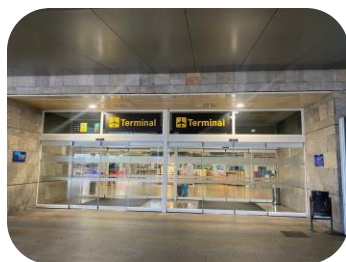

AIRPORT

How to return your vehicle?

1

When arriving at the airport, follow signs to Parking Express.

2

Enter Parking Express where you will find the DROP OFF spaces indicating where to leave your vehicle.

3

Then, head to the Terminal to leave your vehicle keys at the Store.

4